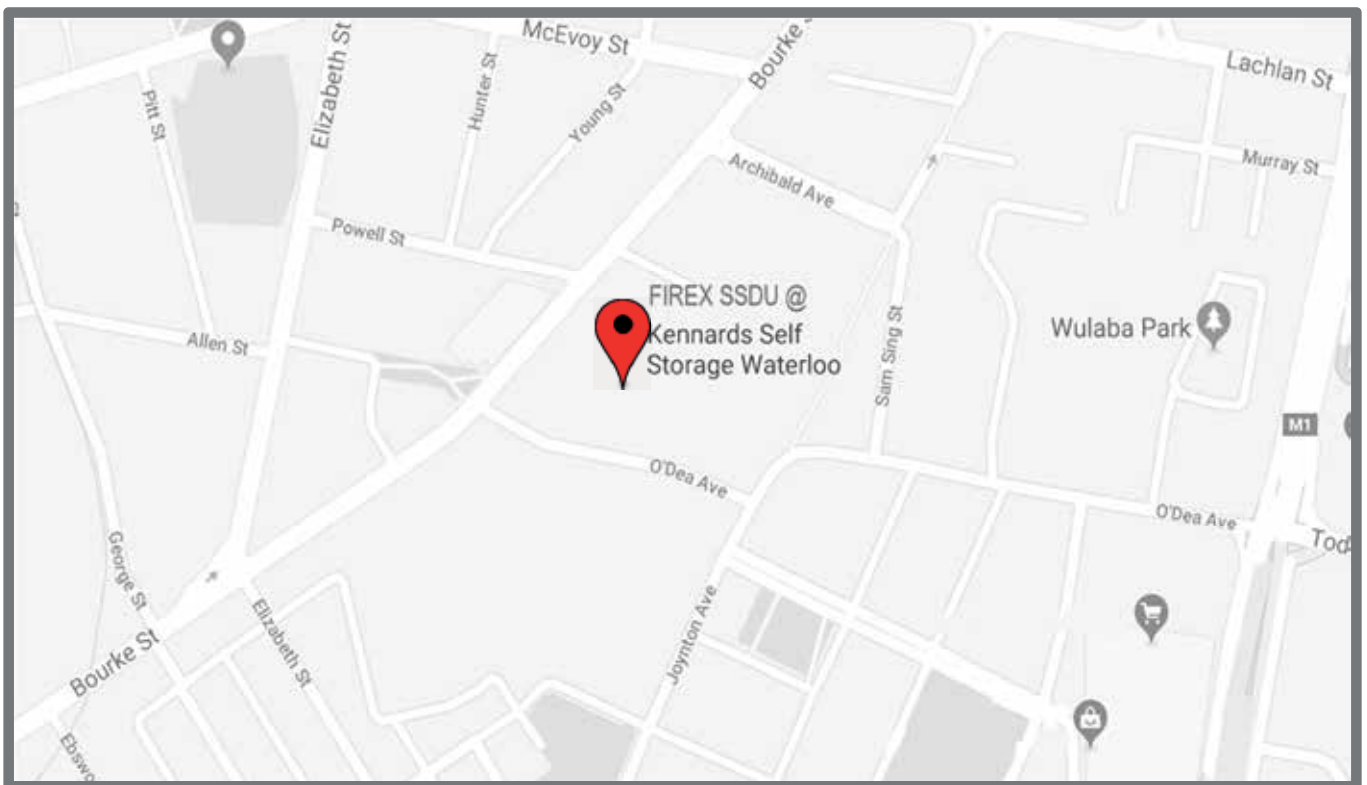

# SSDU Location

c/- Kennards Self Storage  
866 Bourke St, Waterloo NSW 2017

Access via O'Dea Avenue.

Look for the **Firex SSDU** within the Kennards undercover area