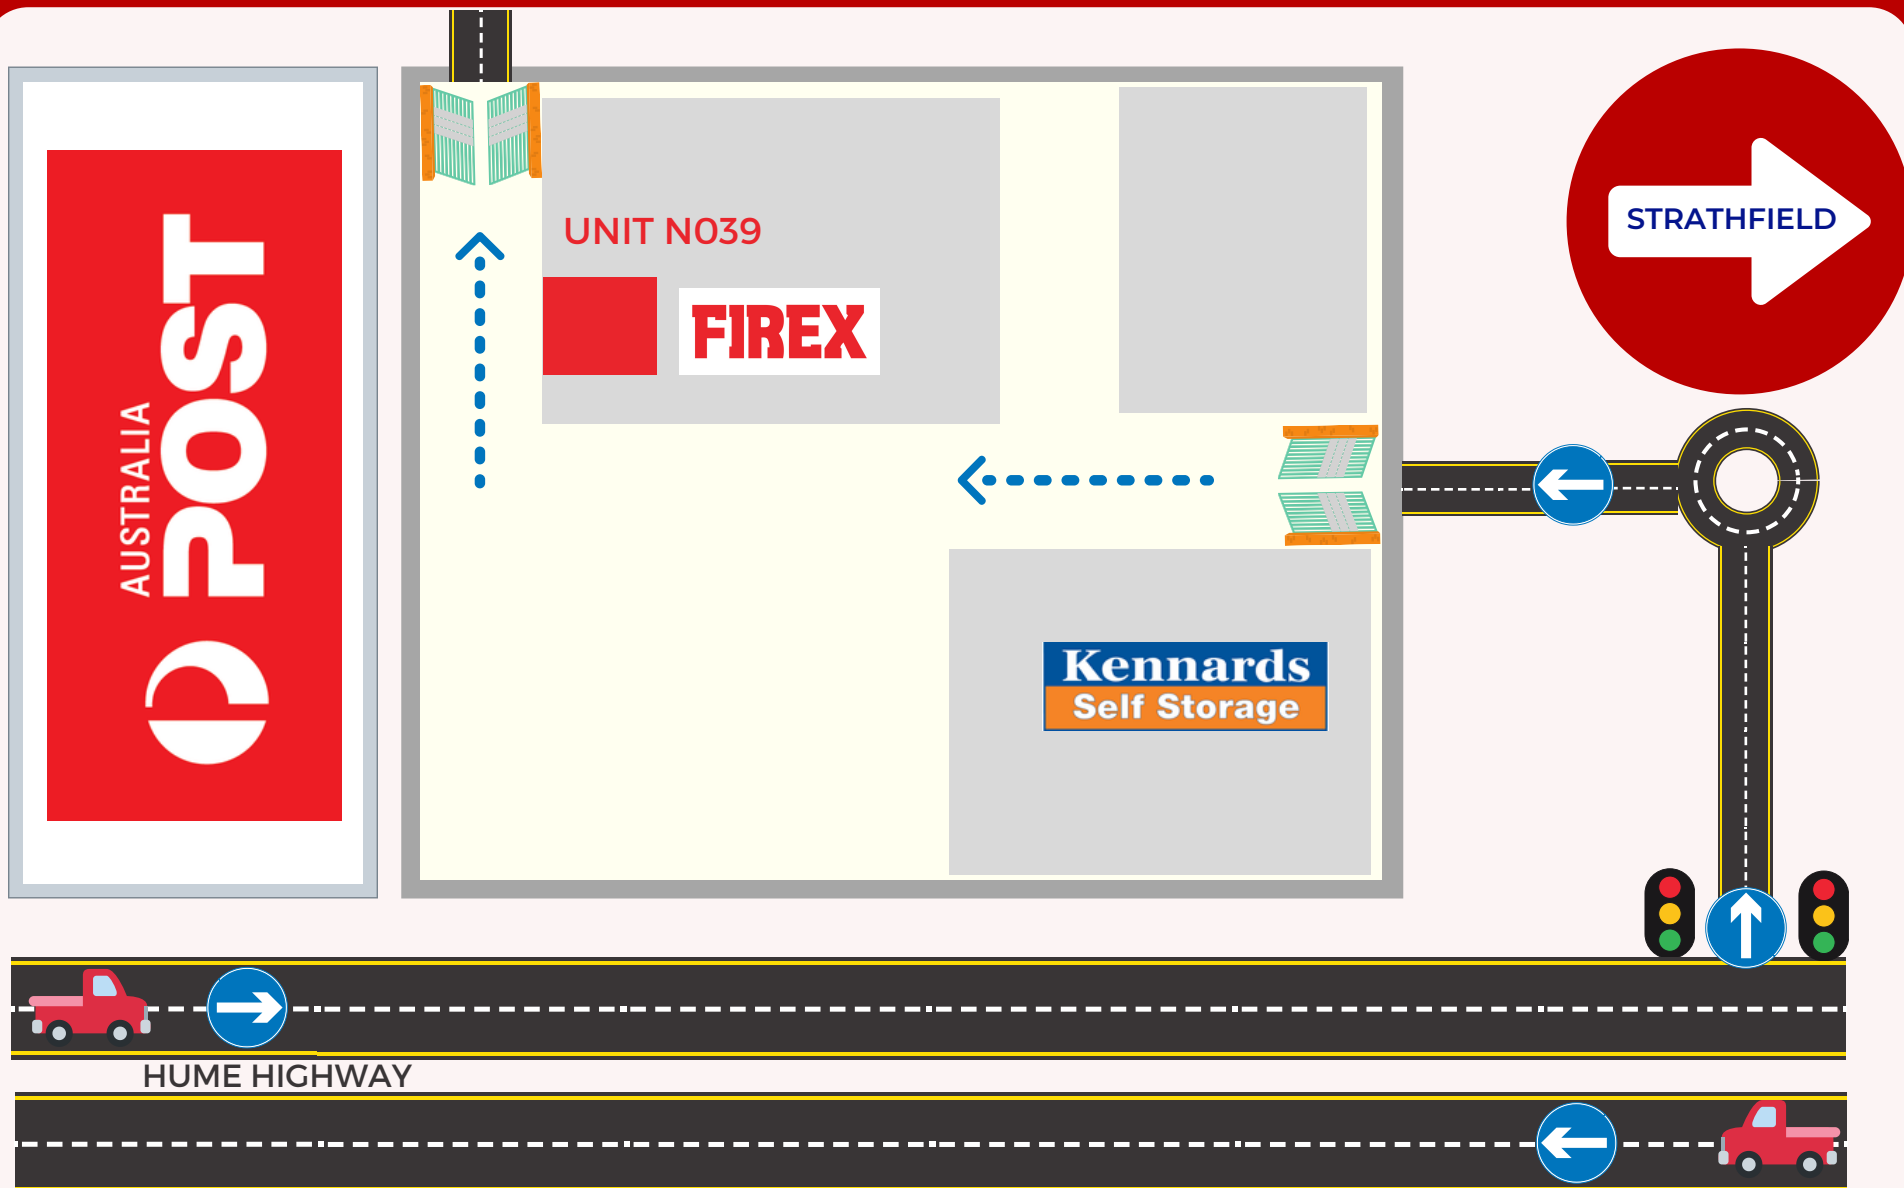

FIREX

OPEN ALL DAY, EVERY DAY

CHULLORA SSDU WAREHOUSE

FIREX SSDU: UNIT N039

2C Hume Highway
CHULLORA, NSW, 2190

[Open Map](#)