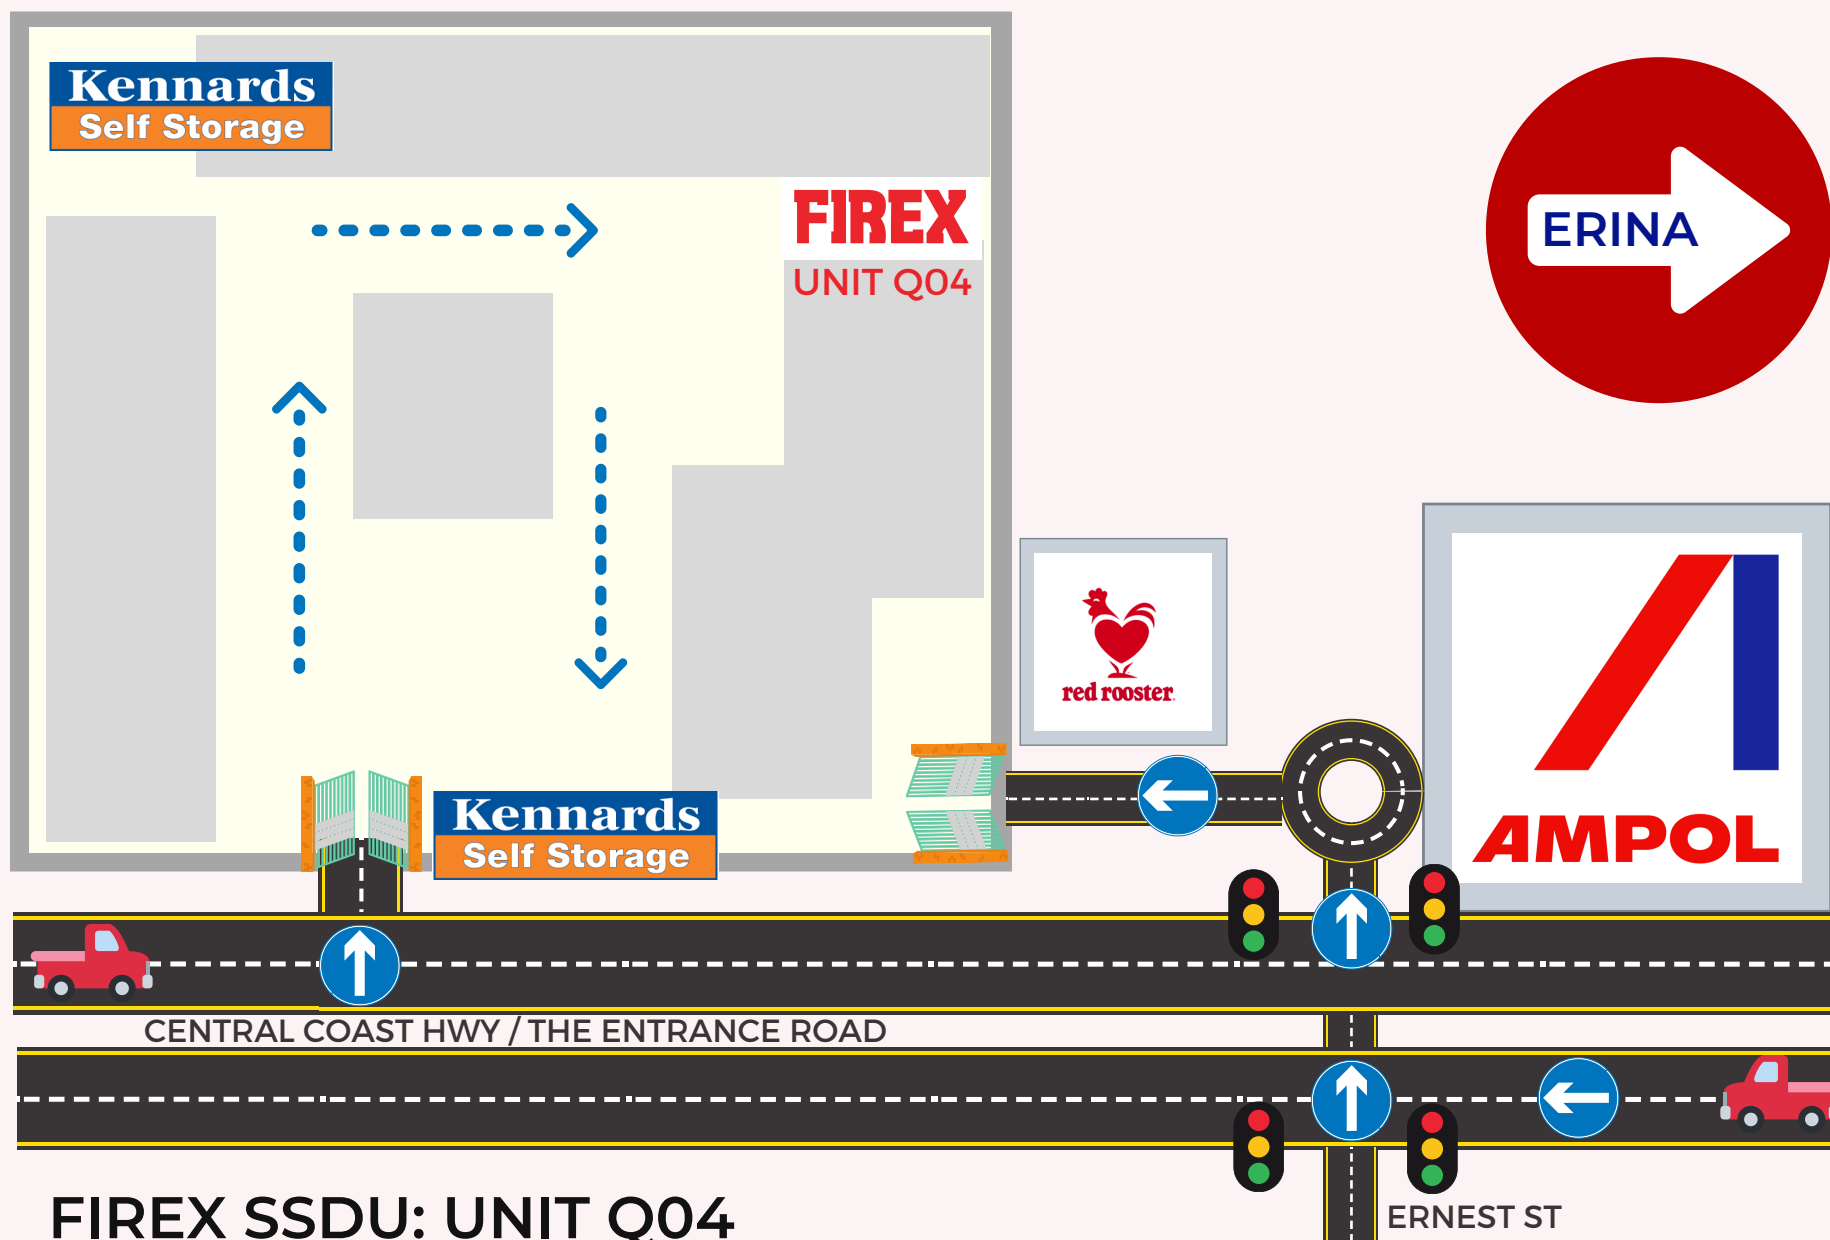

FIREX

OPEN ALL DAY, EVERY DAY

ERINA SSDU WAREHOUSE

FIREX SSDU: UNIT Q04

151 The Entrance Road
ERINA, NSW

[Open Map](#)