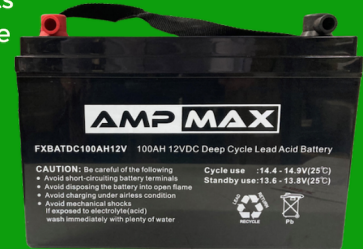

DESCRIPTION: 100AH 12V Deep Cycle Battery

PRODUCT CODE: FXBATDC100AH12V

TECHNOLOGY:

- Sealed Lead Acid (SLA)
- Made with AGM & GEL Technology
- Valve Regulated Lead Acid (VRLA) and Sealed Maintenance Free (SMF)
- Complies with IEC60896-21/22, IEC61056-1/2

MAIN FEATURES:

- Innovative battery plate design delivering a Deep Discharge
- Greater re-charge performance
- Low self-discharge, internal resistance and internal pressure
- Chemical plate advancements delivering a longer battery life

SPECIFICATIONS:

Model	FXBATDC100AH12V		IR	Dimensions (mm+/-2)				Weight	Terminal	
Voltage (V)	Nominal Capacity (25°C)		mΩ (25°C)	Length	Width	Height	Total Height	Kgs +-5%	L5	T5
12	100Ah	10Hr (10.8v)	5	328	172	215	220	29.5		 M8*20