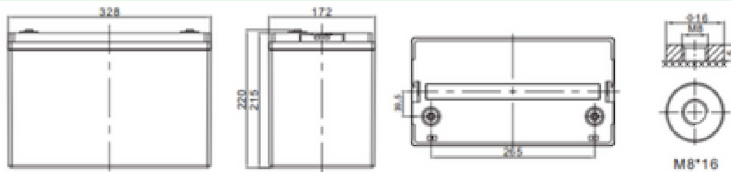

SPECIFICATIONS:

Model	FXBATDC100AH12V		IR	Dimensions (mm+/-2)				Weight	Terminal	
Voltage (V)	Nominal Capacity (25°C)		mΩ (25°C)	Length	Width	Height	Total Height	Kgs +-5%	L5	T5
12	100Ah	10Hr (10.8v)	5	328	172	215	220	29.5		 M8*20