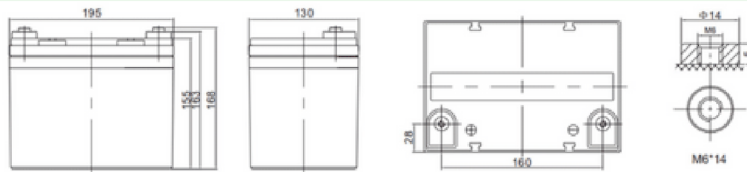

SPECIFICATIONS:

Model	FXBATLA33AH12V		IR Max	Dimensions (mm+/-2)				Weight	Terminal	
Voltage (V)	Nominal Capacity (25°C)		mΩ (25°C)	Length	Width	Height	Total Height	Kgs +-5%	L2	T2
12	33Ah	10Hr (10.8v)	10	195	130	169	169	10.0	-	M6*14