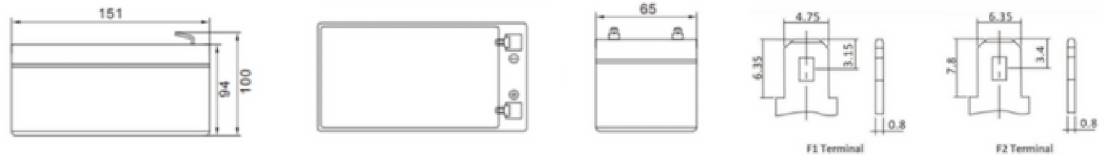

SPECIFICATIONS:

Model	FXBATLA7AH12V		IR Max	Dimensions (mm+/-2)				Weight	Terminal	
Voltage (V)	Nominal Capacity (25°C)		mΩ (25°C)	Length	Width	Height	Total Height	Kgs +-5%	F1	F2
12	7.2Ah	20Hr (10.8v)	28	151	65	94	98	2.08	Faston 187	Faston 254