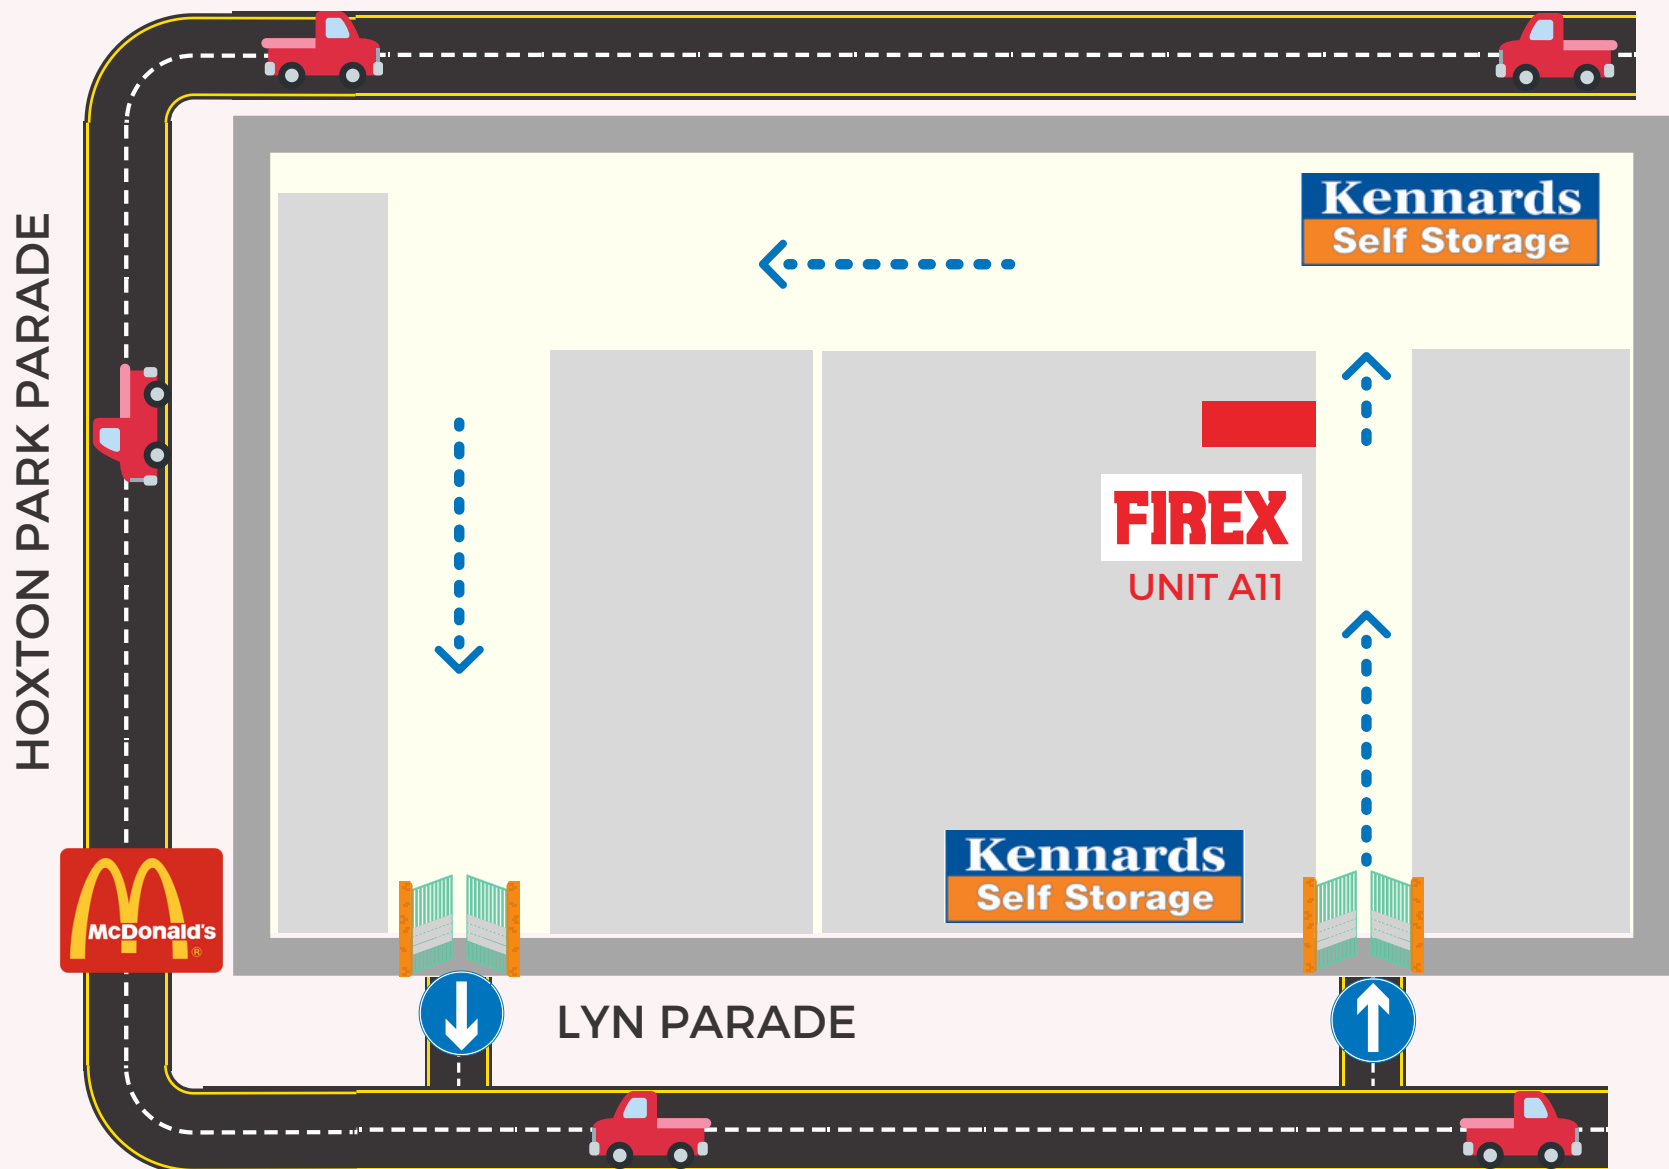

# FIREX

OPEN ALL DAY, EVERY DAY

## HOXTON PARK SSDU WAREHOUSE

### FIREX SSDU: UNIT A11

2 Lyn Parade  
HOXTON PARK, NSW, 2171

[Open Map](#)