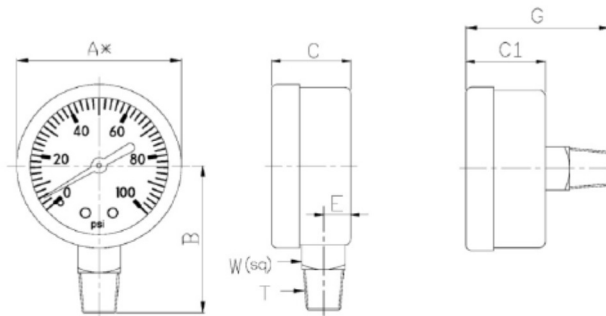

FIREX

General Purpose Pressure Gauge: Steel Case

Model 121

Case and bezel material:	Black painted steel
Connection:	Copper alloy
Bourdon tube material:	Copper alloy
Working temperature:	Ambient = -20~60° C, Process = +70° C
Dial:	Black print kPa, red print PSI (80 & 100 mm kPa only) on white background
Ranges:	-100~0 kPa to dual scale 0~6000 kPa/PSI (80 & 100 mm single scale kPa)
Connection:	¼" BSPT, (100 mm is 3/8" BSPT)
Window:	Polycarbonate, (80 & 100 mm is glass)
Surge protection:	Available on request
Movement:	Copper alloy
Pointer:	Aluminium black finish
Accuracy:	+/- 2.5% of full scale

Dimensions in mm

	A*	B	C	C1	E	G
50	52.8	45.6	26.4	26.4	9.3	48.5
63	63.2	53.6	29.8	30.0	9.8	52.1
80	77.0	68.2	34.6	32.8	13.0	54.0
100	100.5	80.5	35.5		13.1	

Size	50mm		63mm		80mm		100mm	Accessories
Range (in kPa)	Lower Mount P/N	Centre Back Mount P/N	Lower Mount P/N	Centre Back Mount P/N	Lower Mount P/N	Centre Back Mount P/N	Lower Mount P/N	
-100-0			1612510	1613501 5	1616500		1618000	63mm glass lens P/N 1619950
-100/+150							1618050	
-100/+1600							1618055	
0-100			1612530	1613541 5				Restrictor 0.46mm P/N 1619915
0-250			1612600	1613560	1616600		1618100	
0-400	1611152 1		1612730		1616650		1618150	Restrictor 0.25mm P/N 1619916
0-600			1612740					
0-800	1611261 3		1612750		1616700		1618200	100mm back flange P/N 1619700
0-1000	1611300 2	1612311 4	1612770	1613580	1616750		1618250	
0-1600	1611352	1612402	1612810	1613590	1616800 7	1617530 7	1618300	
0-2500			1612850	1613596 6	1616850 7	1617550	1618350 8	
0-4000			1613150	1613600	1616900		1618400	
0-6000			1613200	1613620				
0-8000	1611800 1							
0-16000	1611900 1							
0-25000	1611940 1							
Weight gms	115	120	146	205	285	225	400	