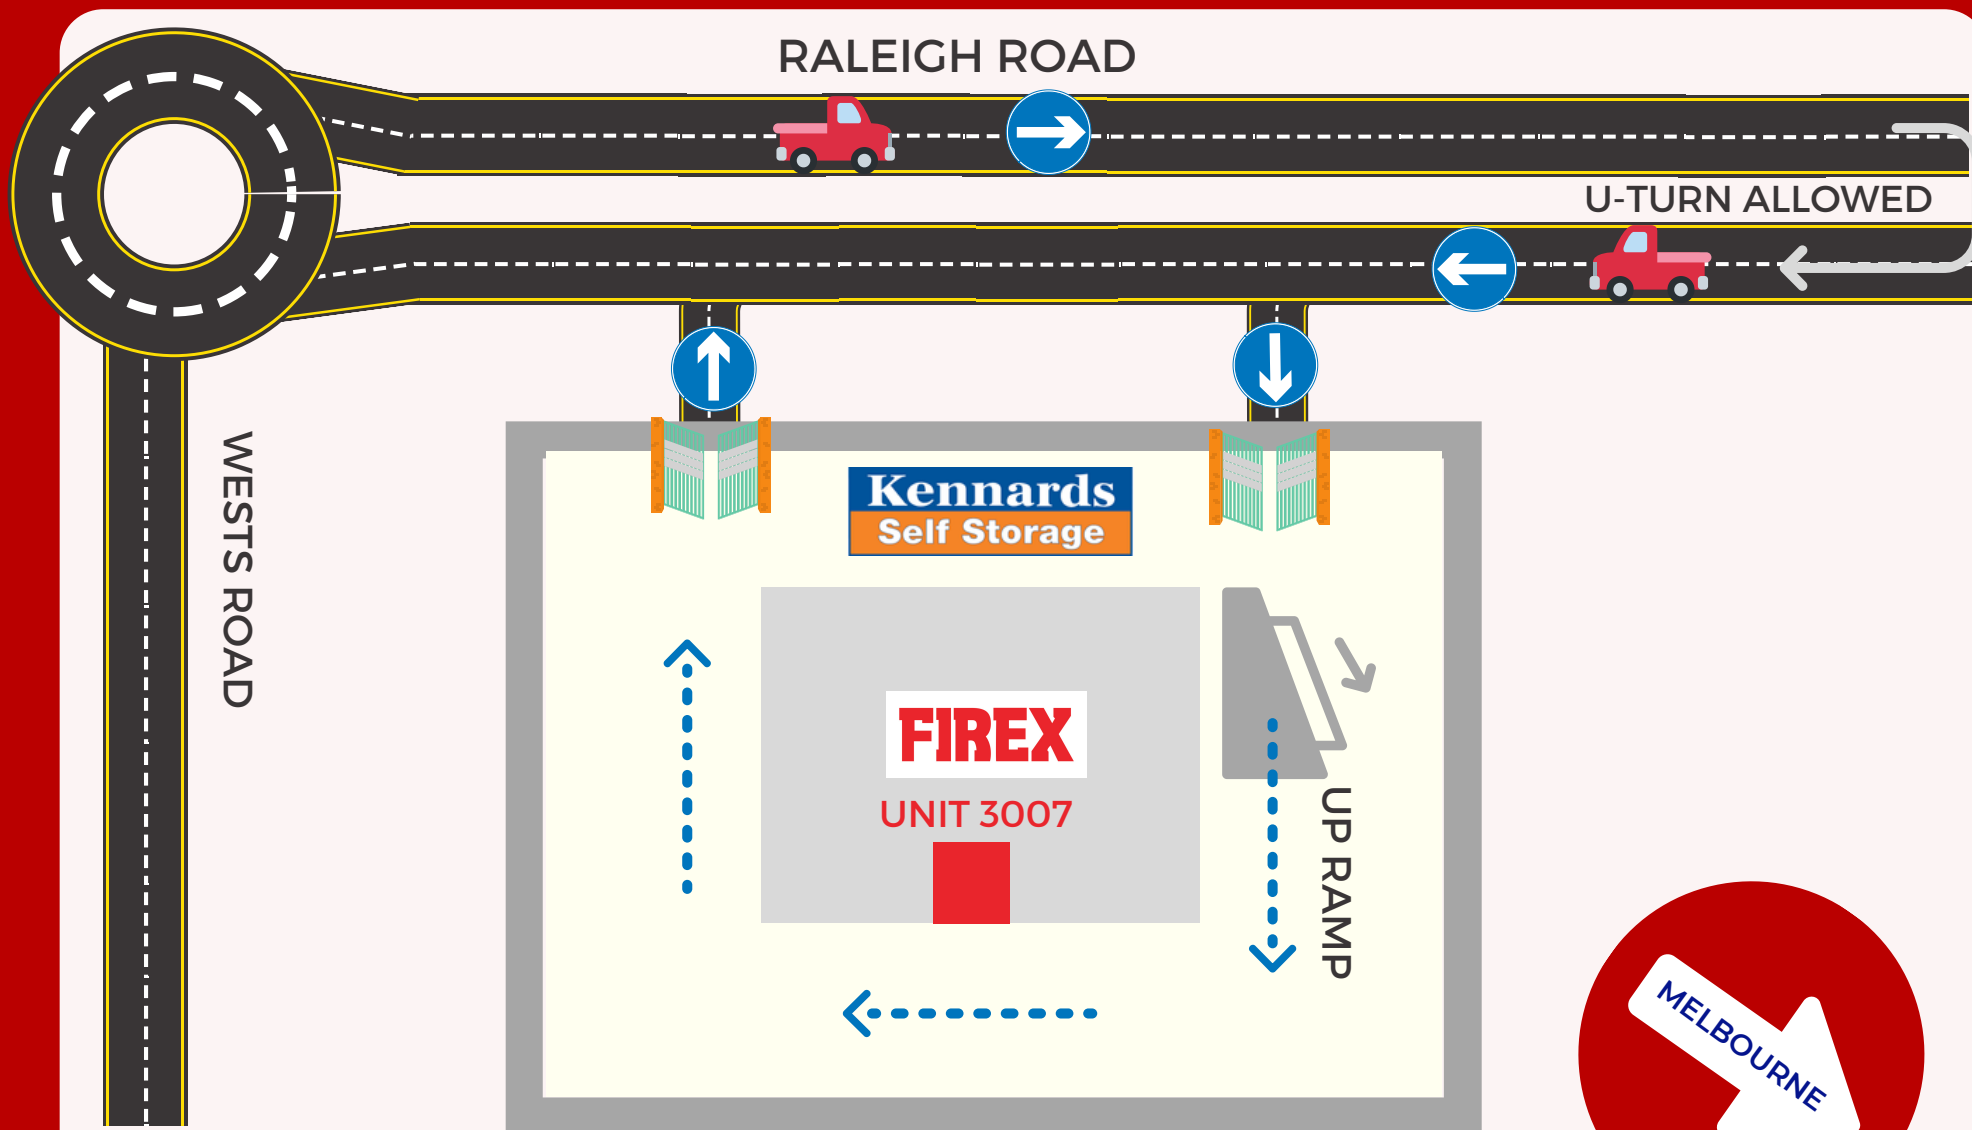

FIREX

OPEN ALL DAY, EVERY DAY

MARIBYRNONG SSDU WAREHOUSE

FIREX SSDU: UNIT 3007

151 Raleigh Road
MARIBYRNONG, VIC, 3032

PETBARN

[Open Map](#)