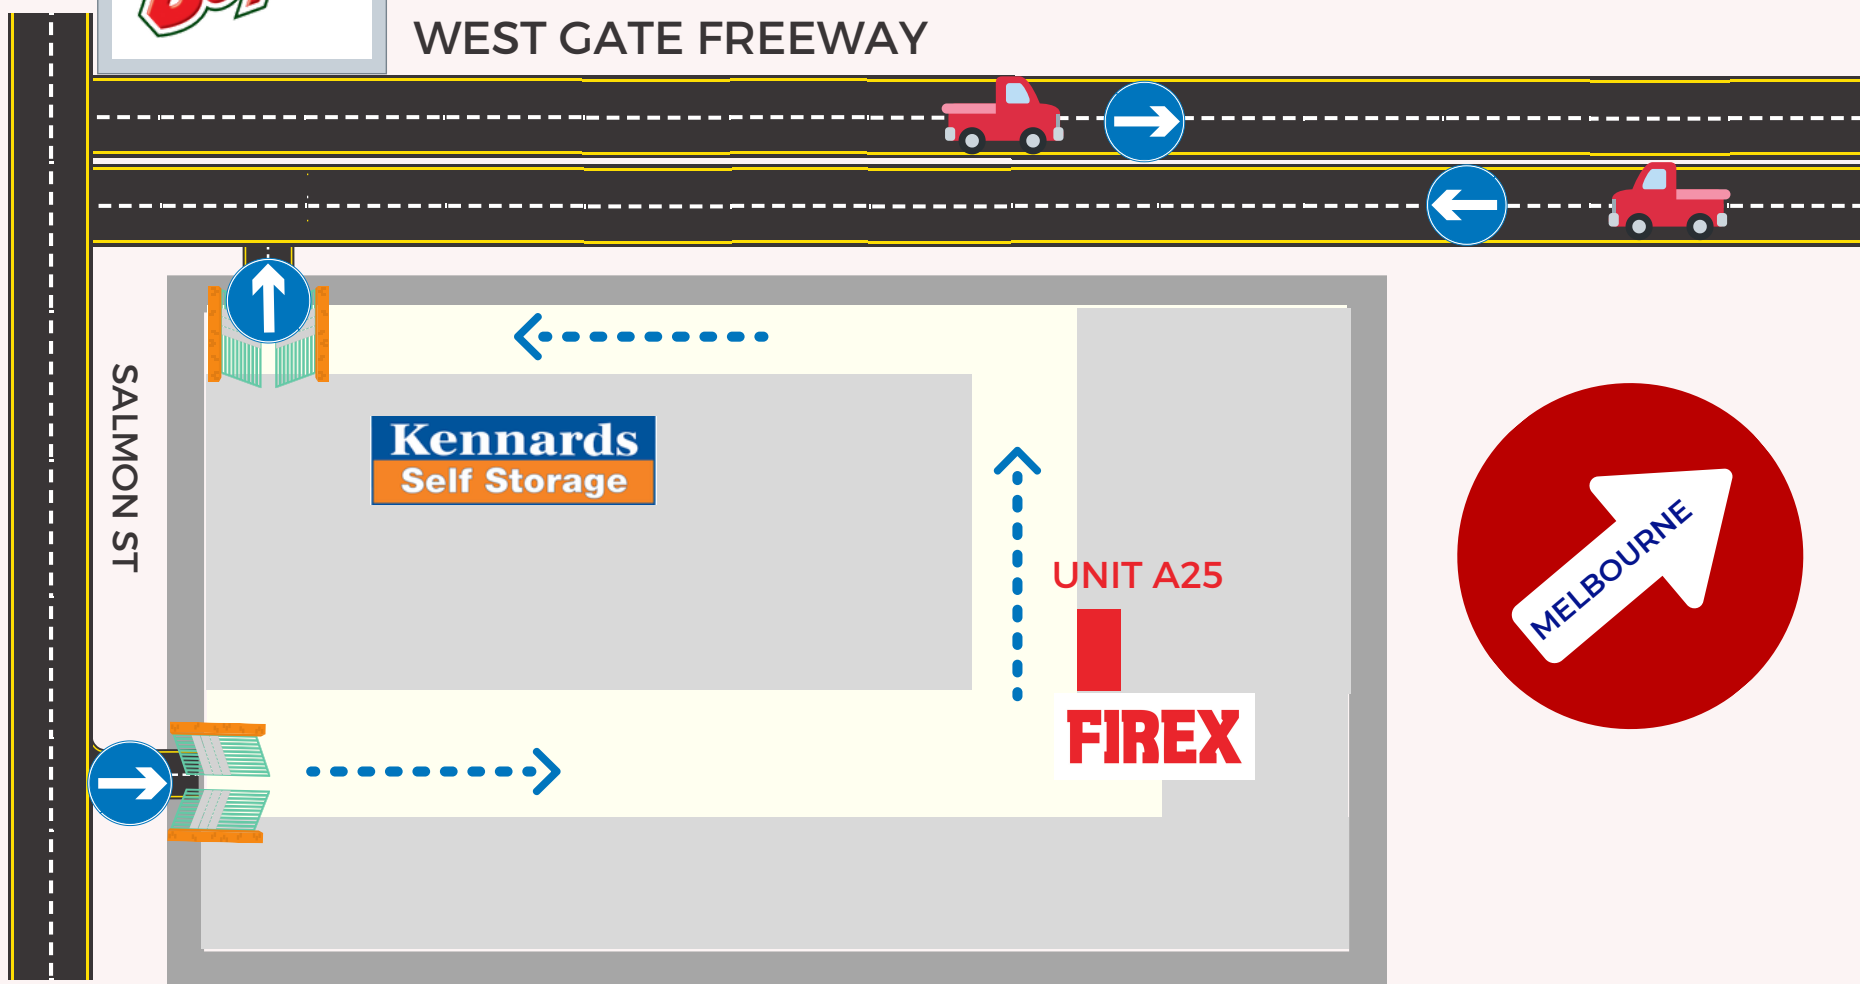

## PORT MELBOURNE SSDU WAREHOUSE

*Bega*

WEST GATE FREEWAY

### FIREX SSDU: UNIT A25

138 Salmon Street  
PORT MELBOURNE, VIC, 3207

[Open Map](#)