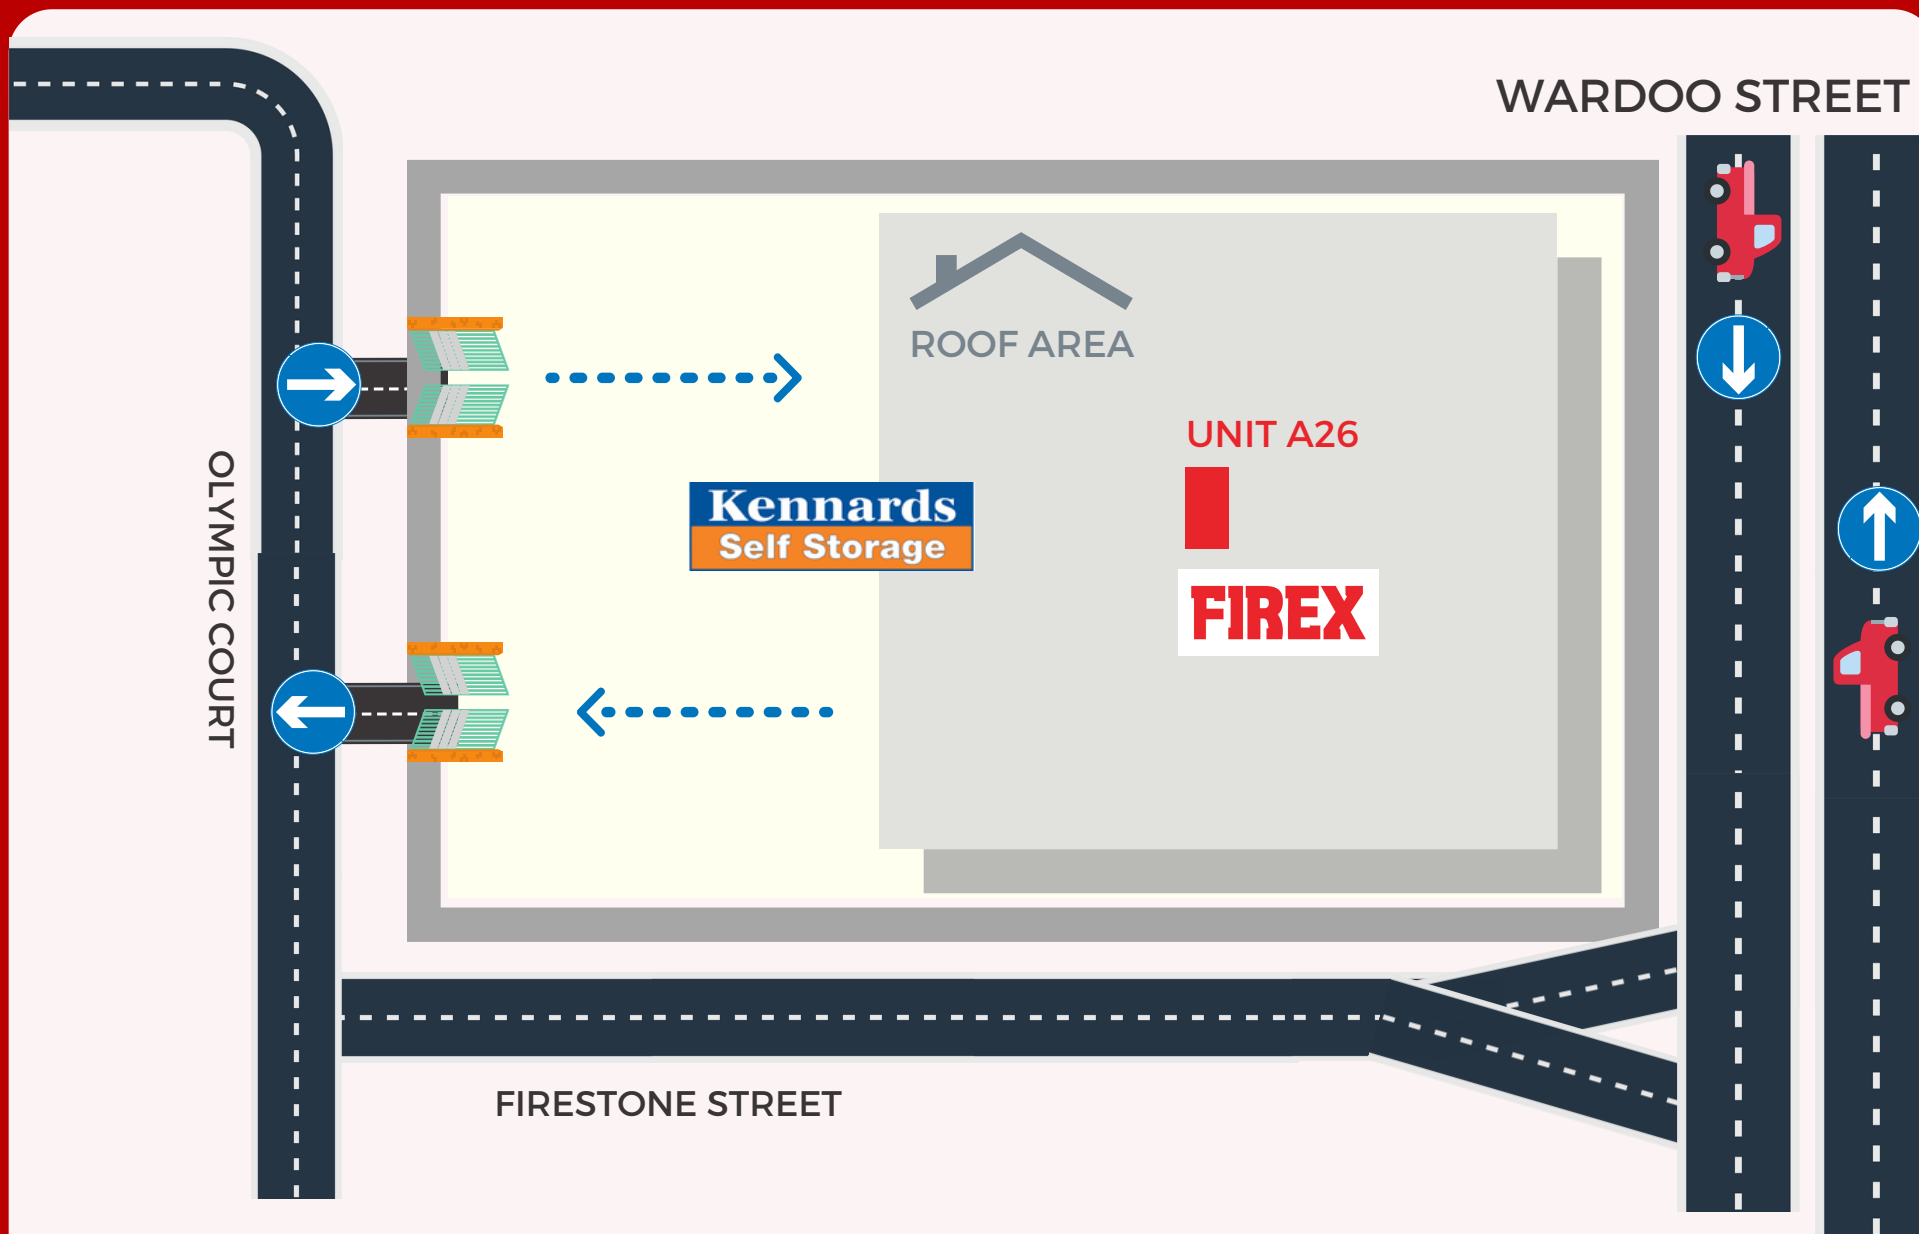

FIREX

OPEN ALL DAY, EVERY DAY

SOUTHPORT SSDU WAREHOUSE

FIREX SSDU: UNIT A26

1-3 Olympic Circuit
SOUTHPORT, QLD, 4125

[Open Map](#)