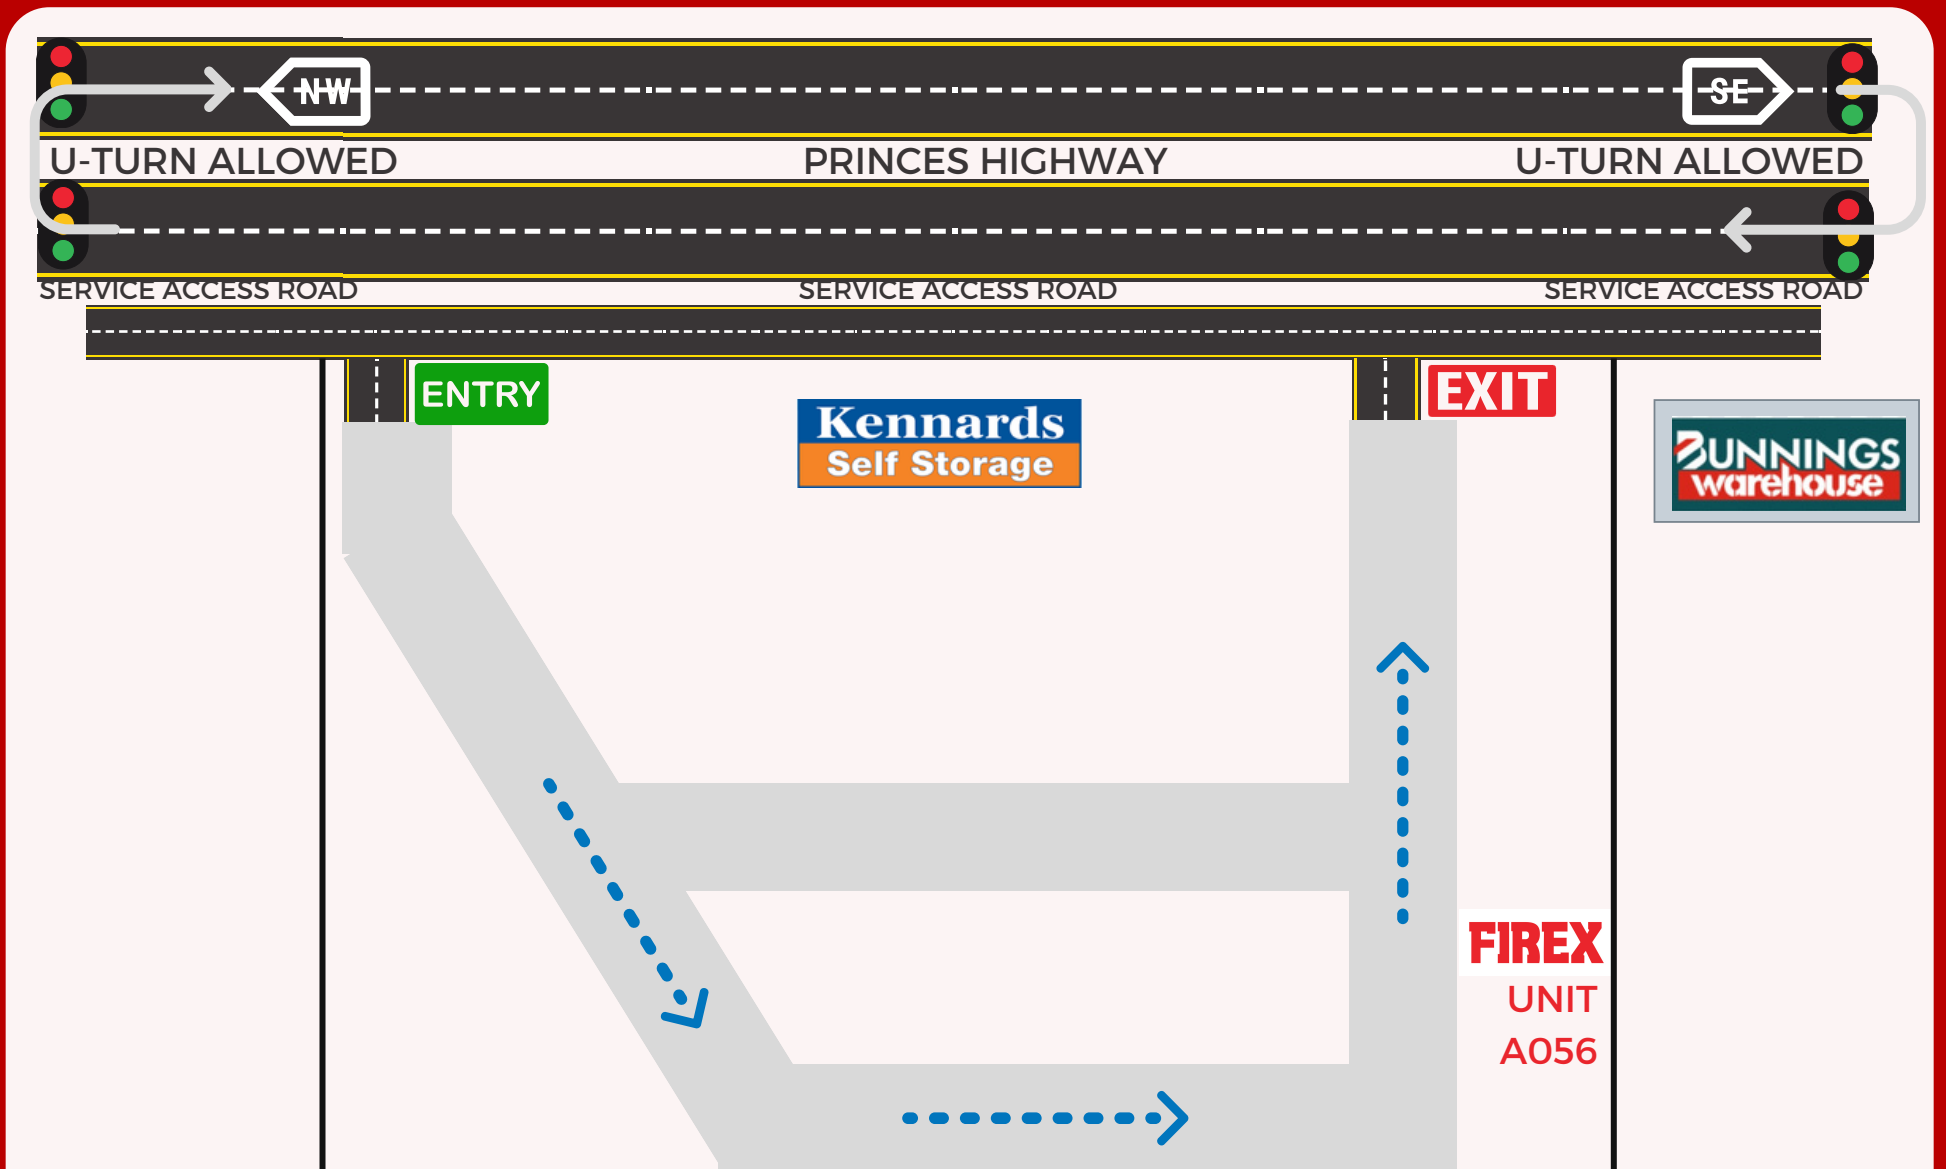

# FIREX

OPEN ALL DAY, EVERY DAY

## SPRINGVALE SSDU WAREHOUSE

### FIREX SSDU: UNIT A056

881 PRINCES HIGHWAY  
SPRINGVALE VIC 3171

[Open Map](#)