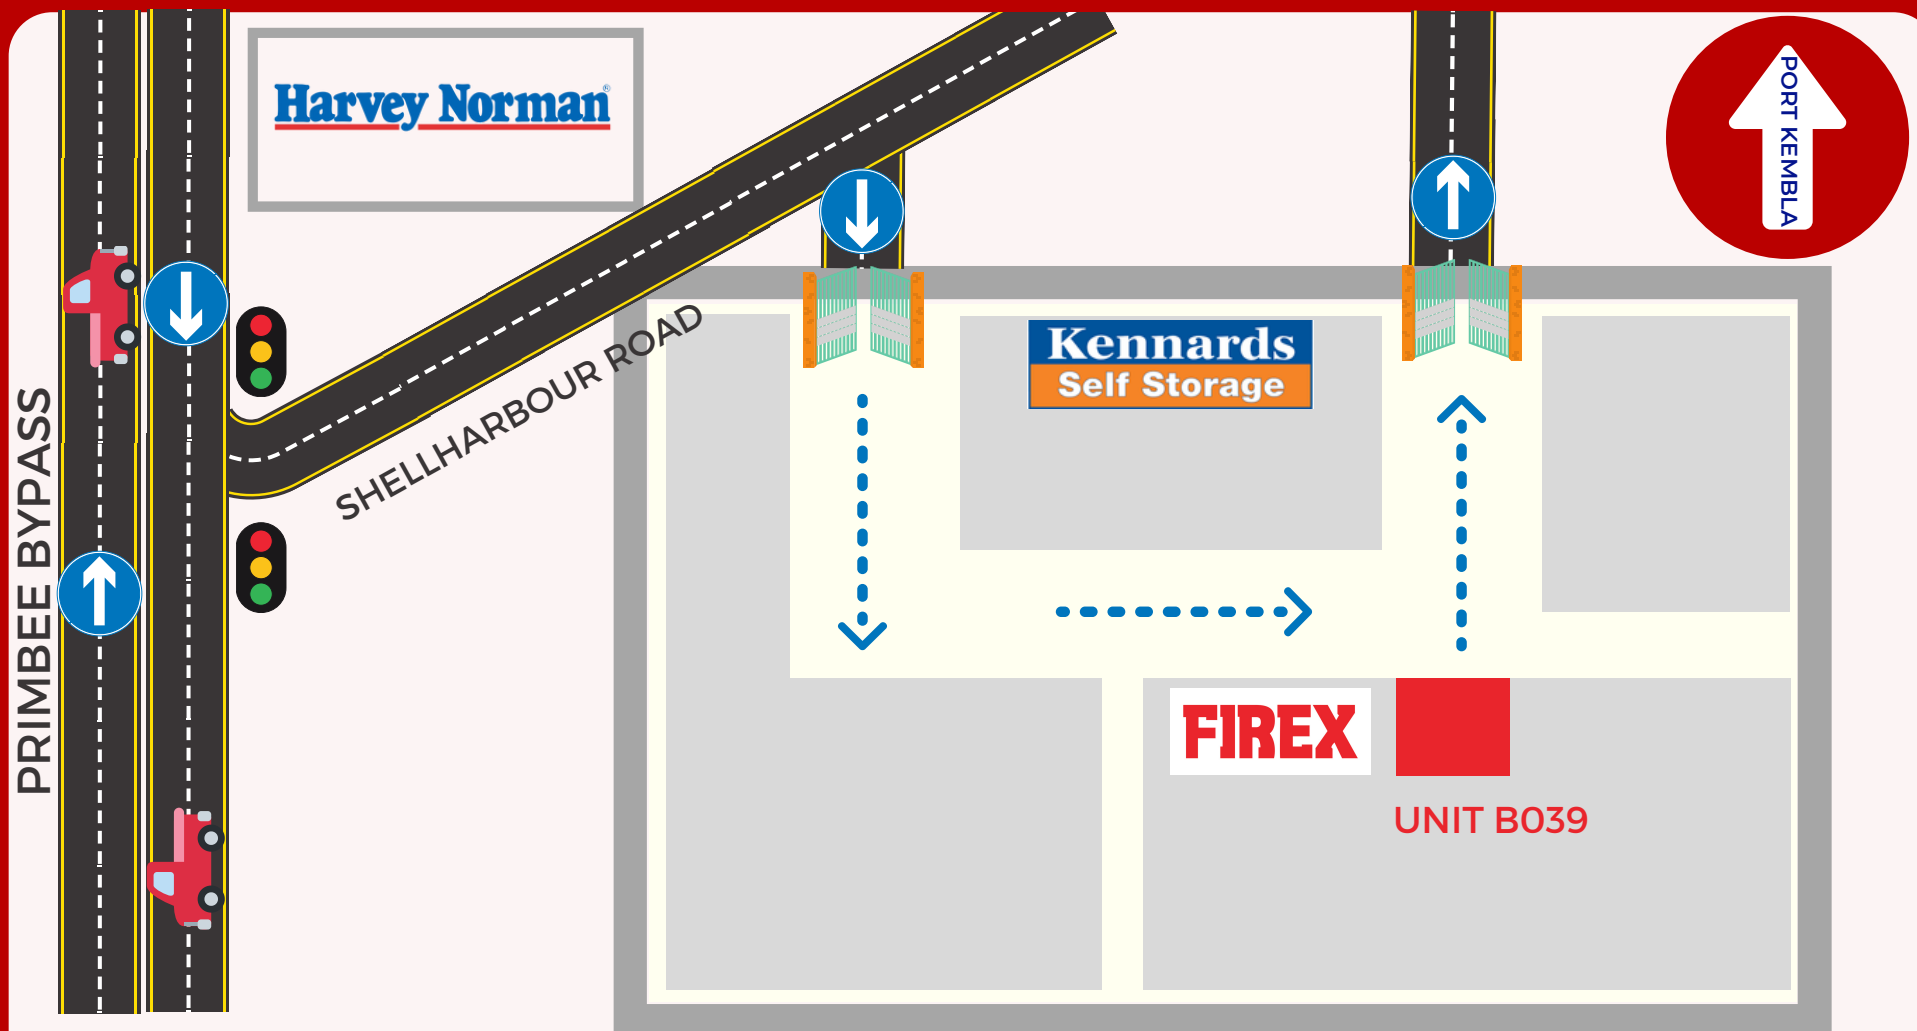

## WARRAWONG SSDU WAREHOUSE

### FIREX SSDU: UNIT B039

249 Shellharbour Road  
WARRAWONG, NSW, 2050

[Open Map](#)